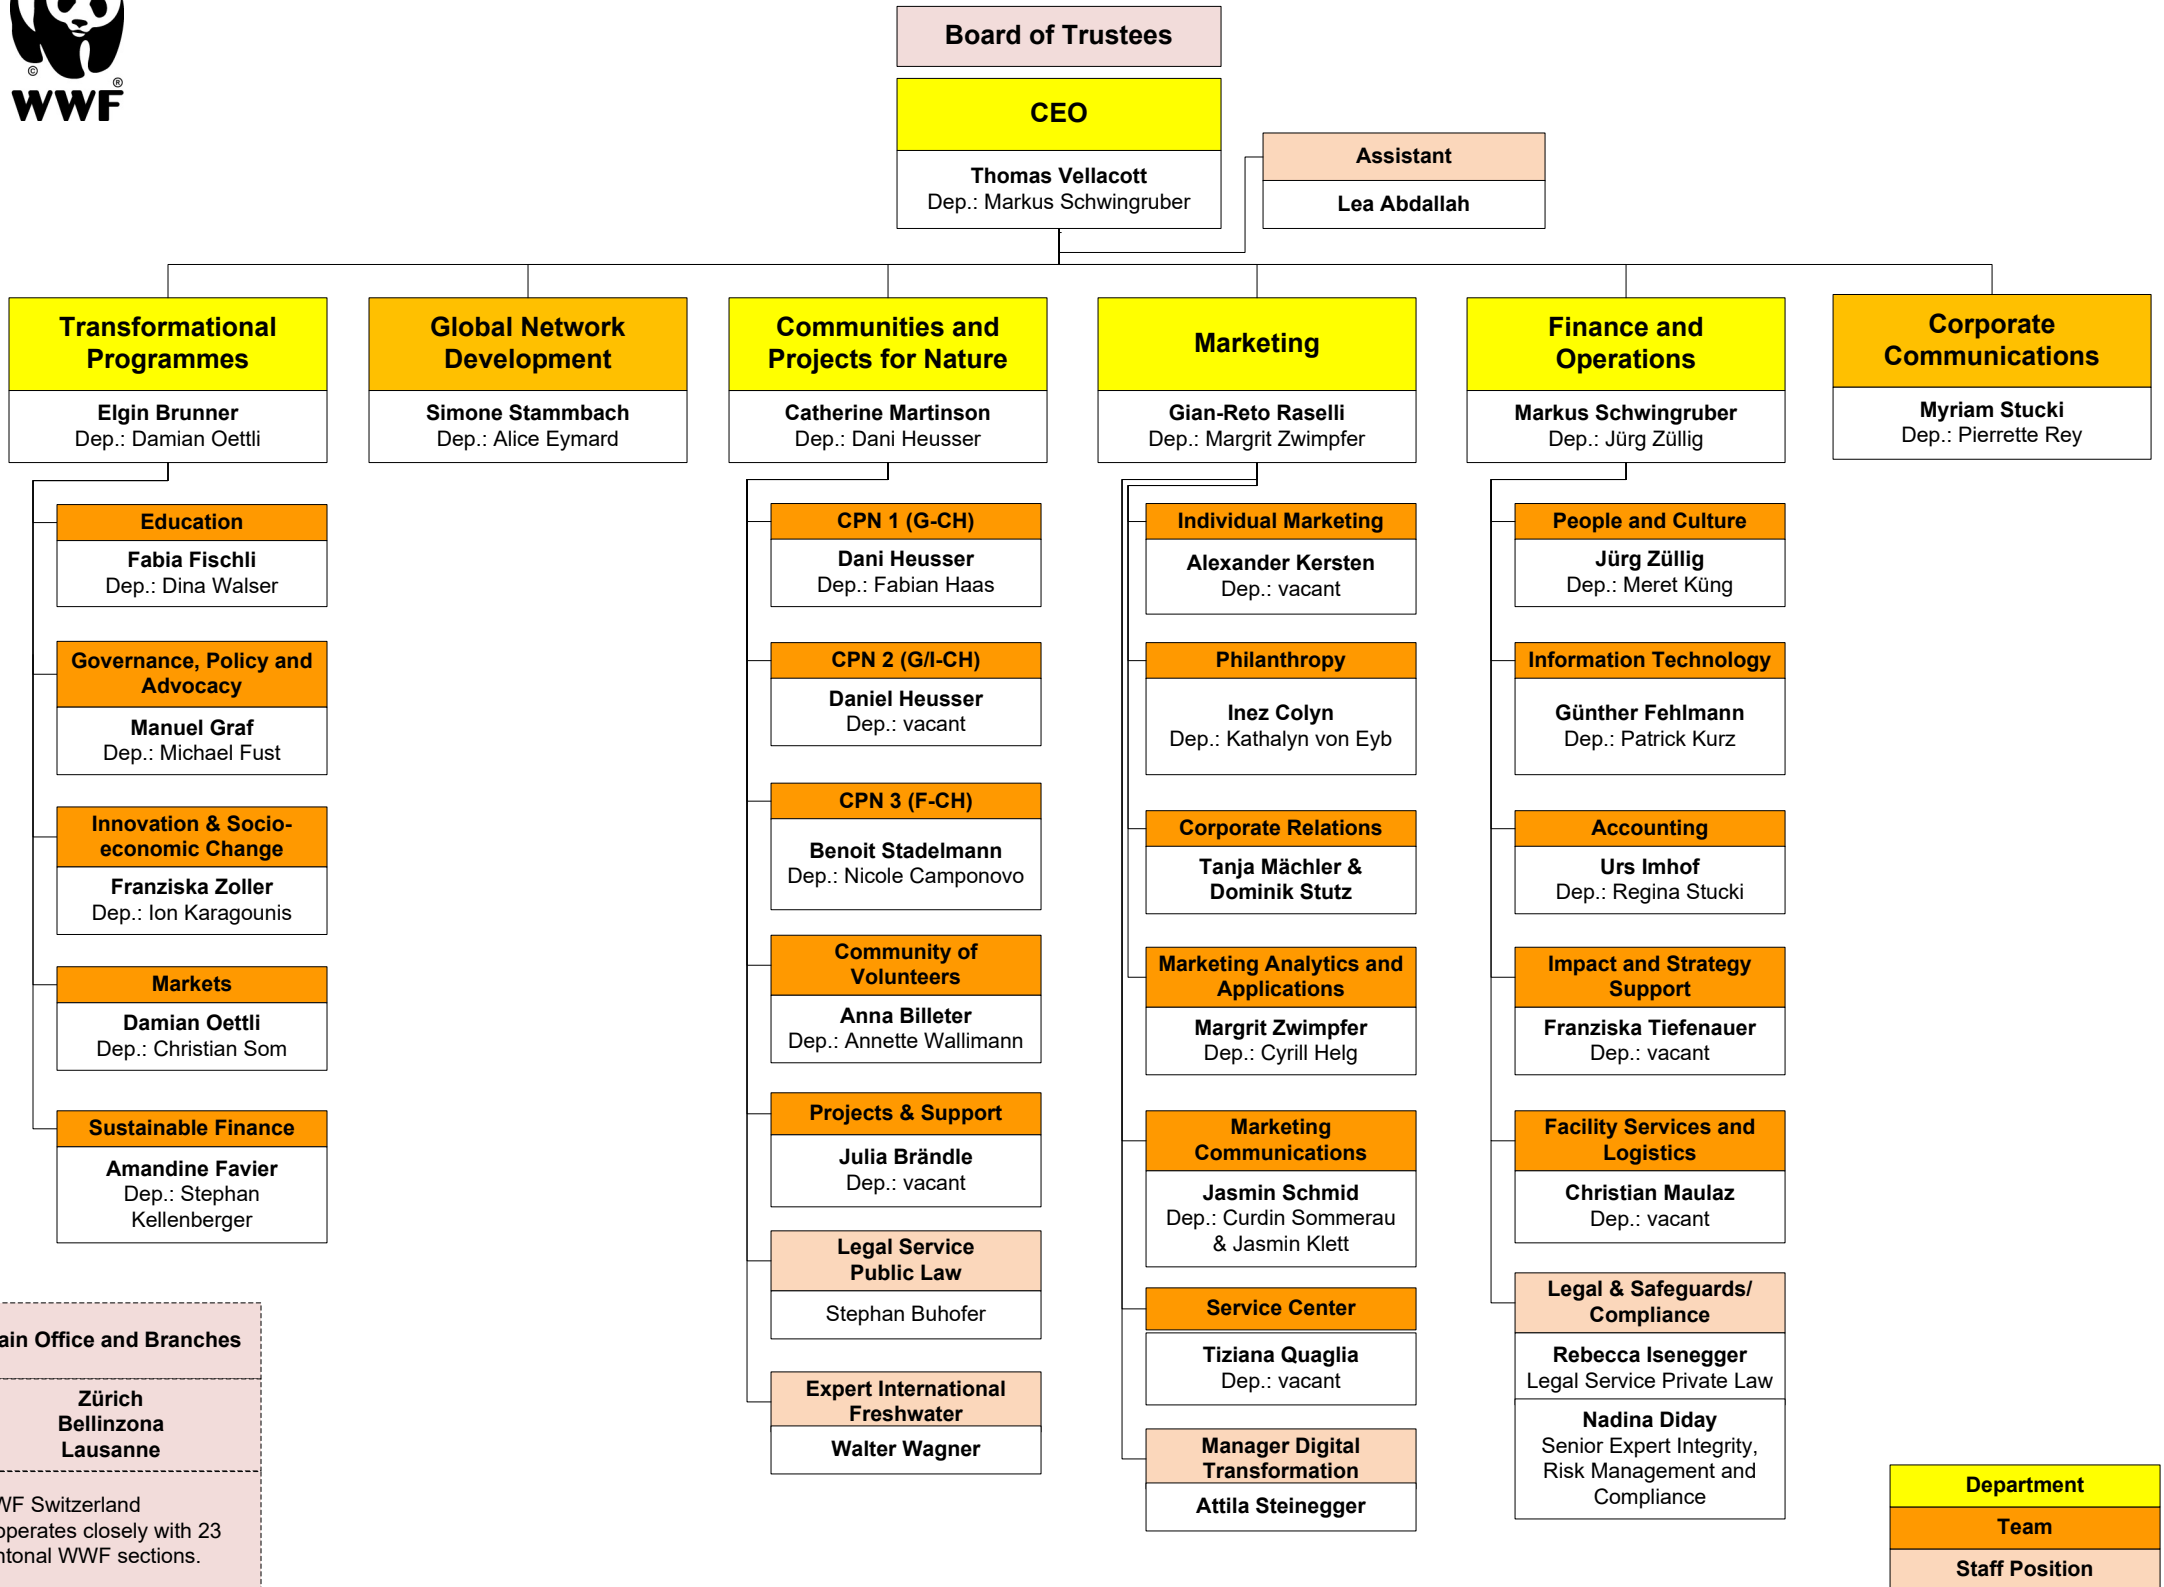

Organigramme WWF Switzerland

WWF Switzerland, May 2023

Main Office and Branches

Zürich
Bellinzona
Lausanne

WWF Switzerland cooperates closely with 23 cantonal WWF sections.

Department

Team

Staff Position