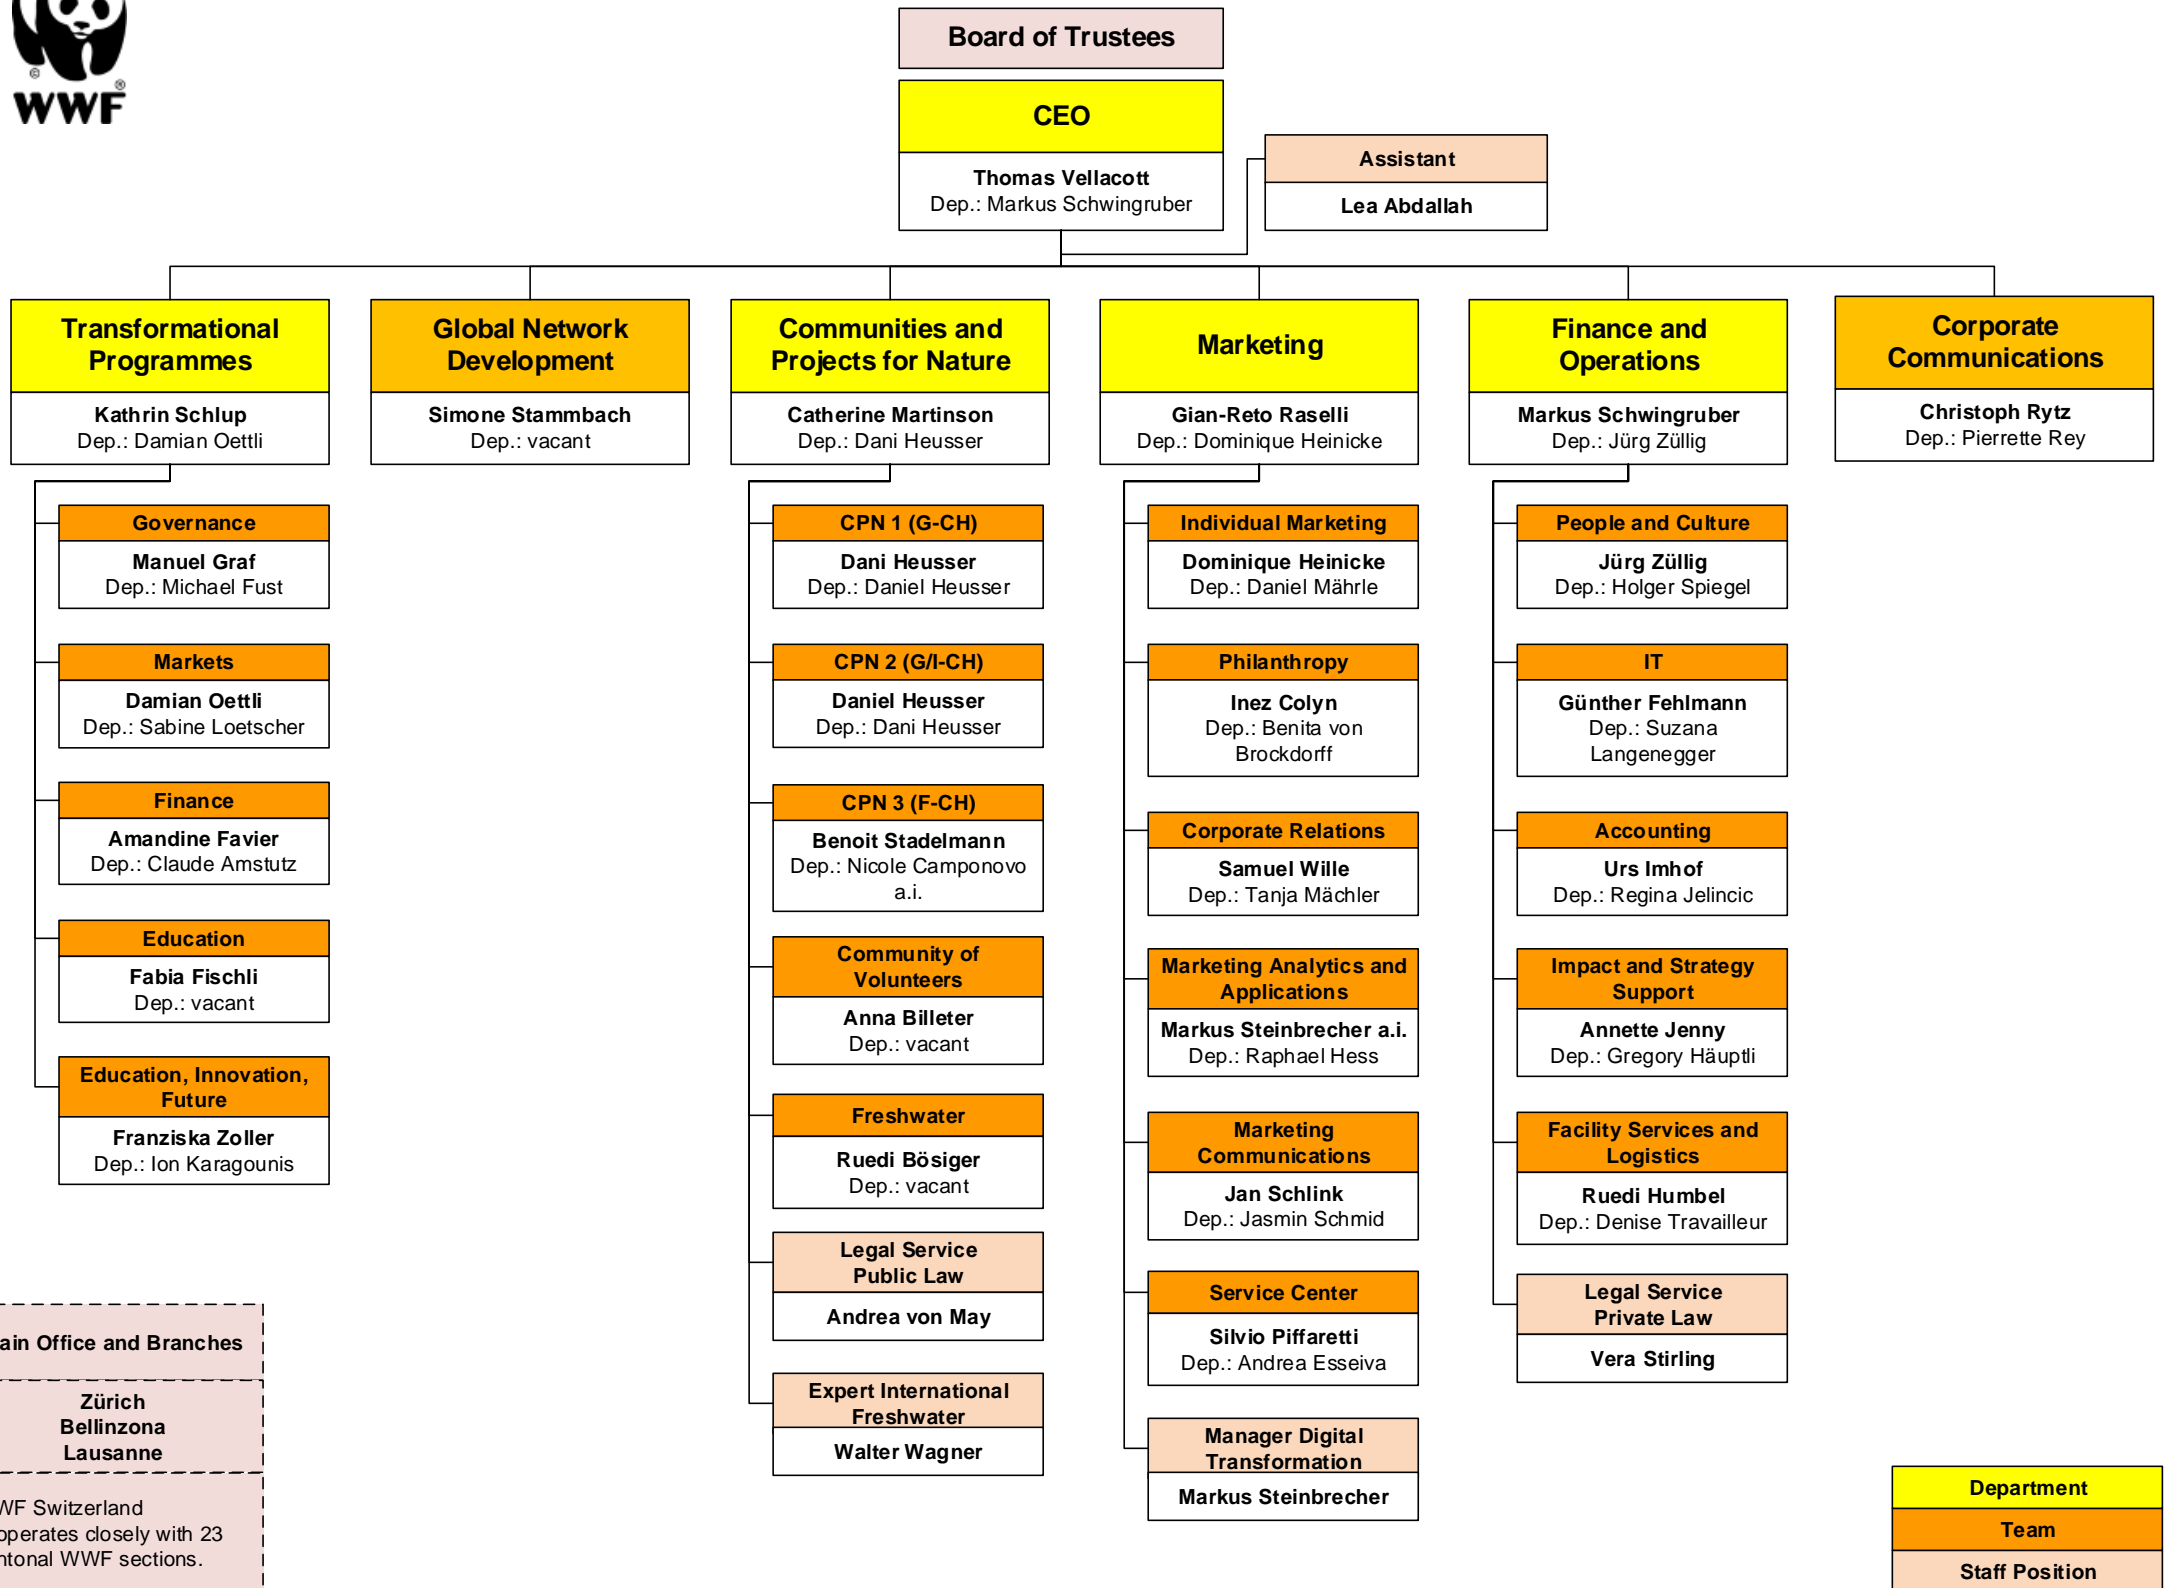

Organigramme WWF Switzerland

WWF Switzerland, January 2019

Main Office and Branches

Zürich
Bellinzona
Lausanne

WWF Switzerland cooperates closely with 23 cantonal WWF sections.