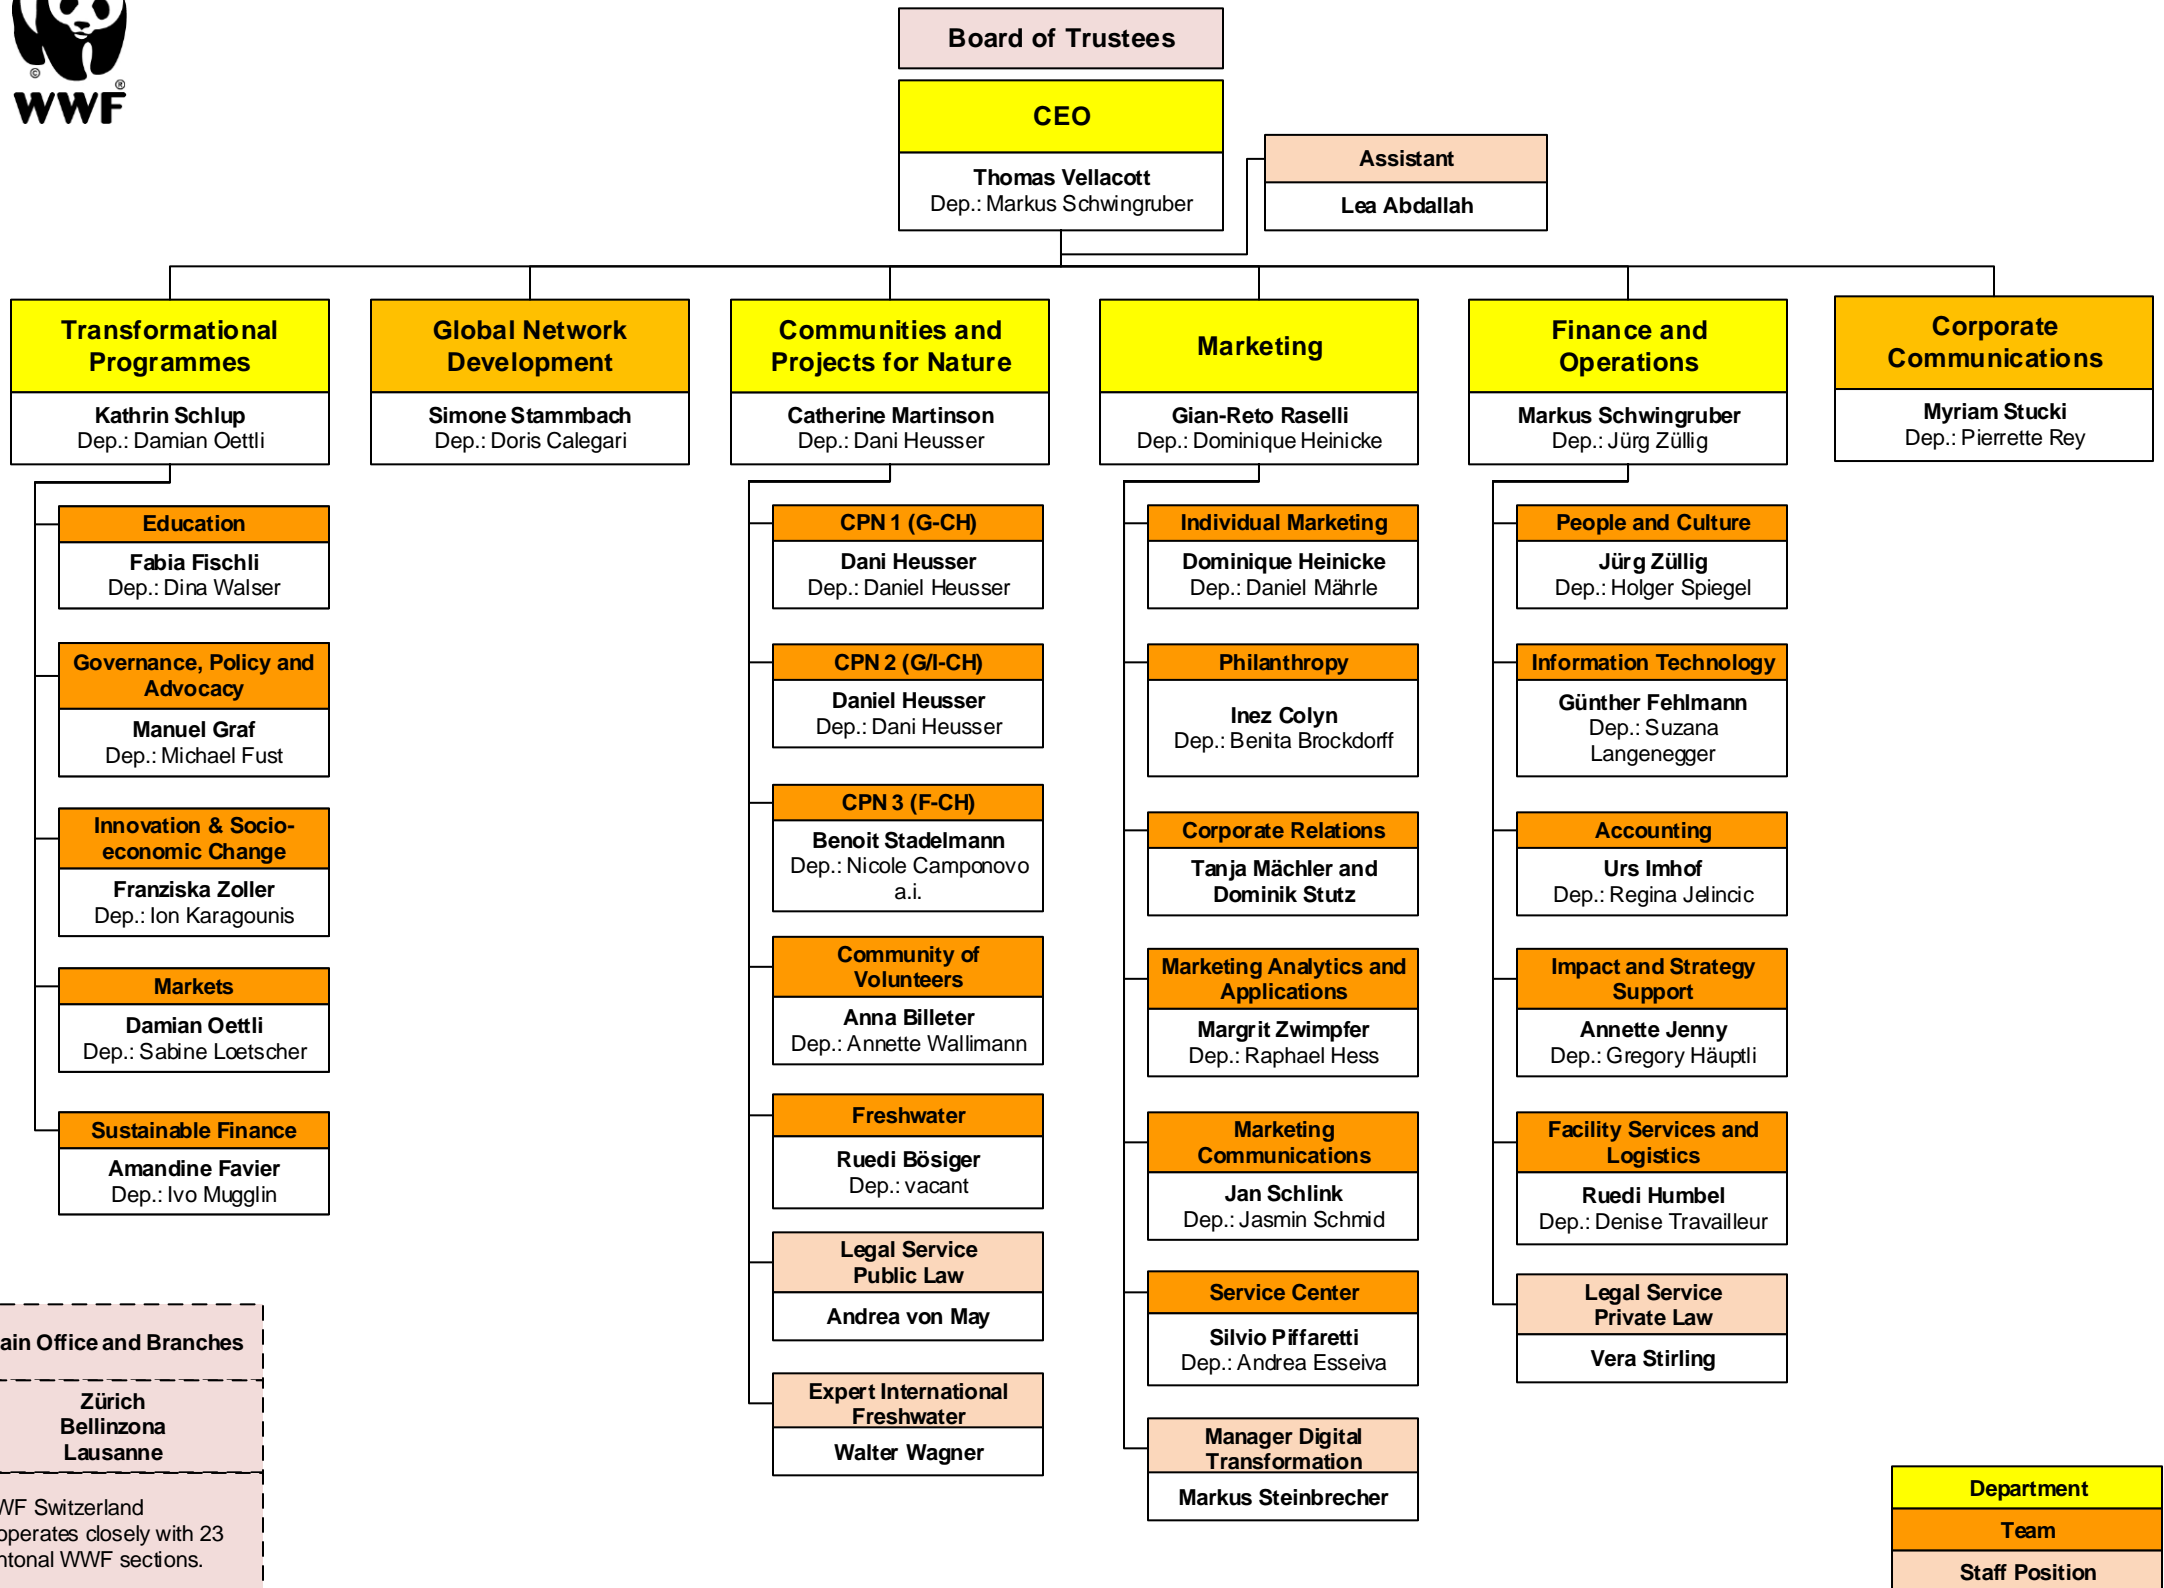

Organigramme WWF Switzerland

WWF Switzerland, August 2019

Main Office and Branches

Zürich
Bellinzona
Lausanne

WWF Switzerland cooperates closely with 23 cantonal WWF sections.

Department

Team

Staff Position