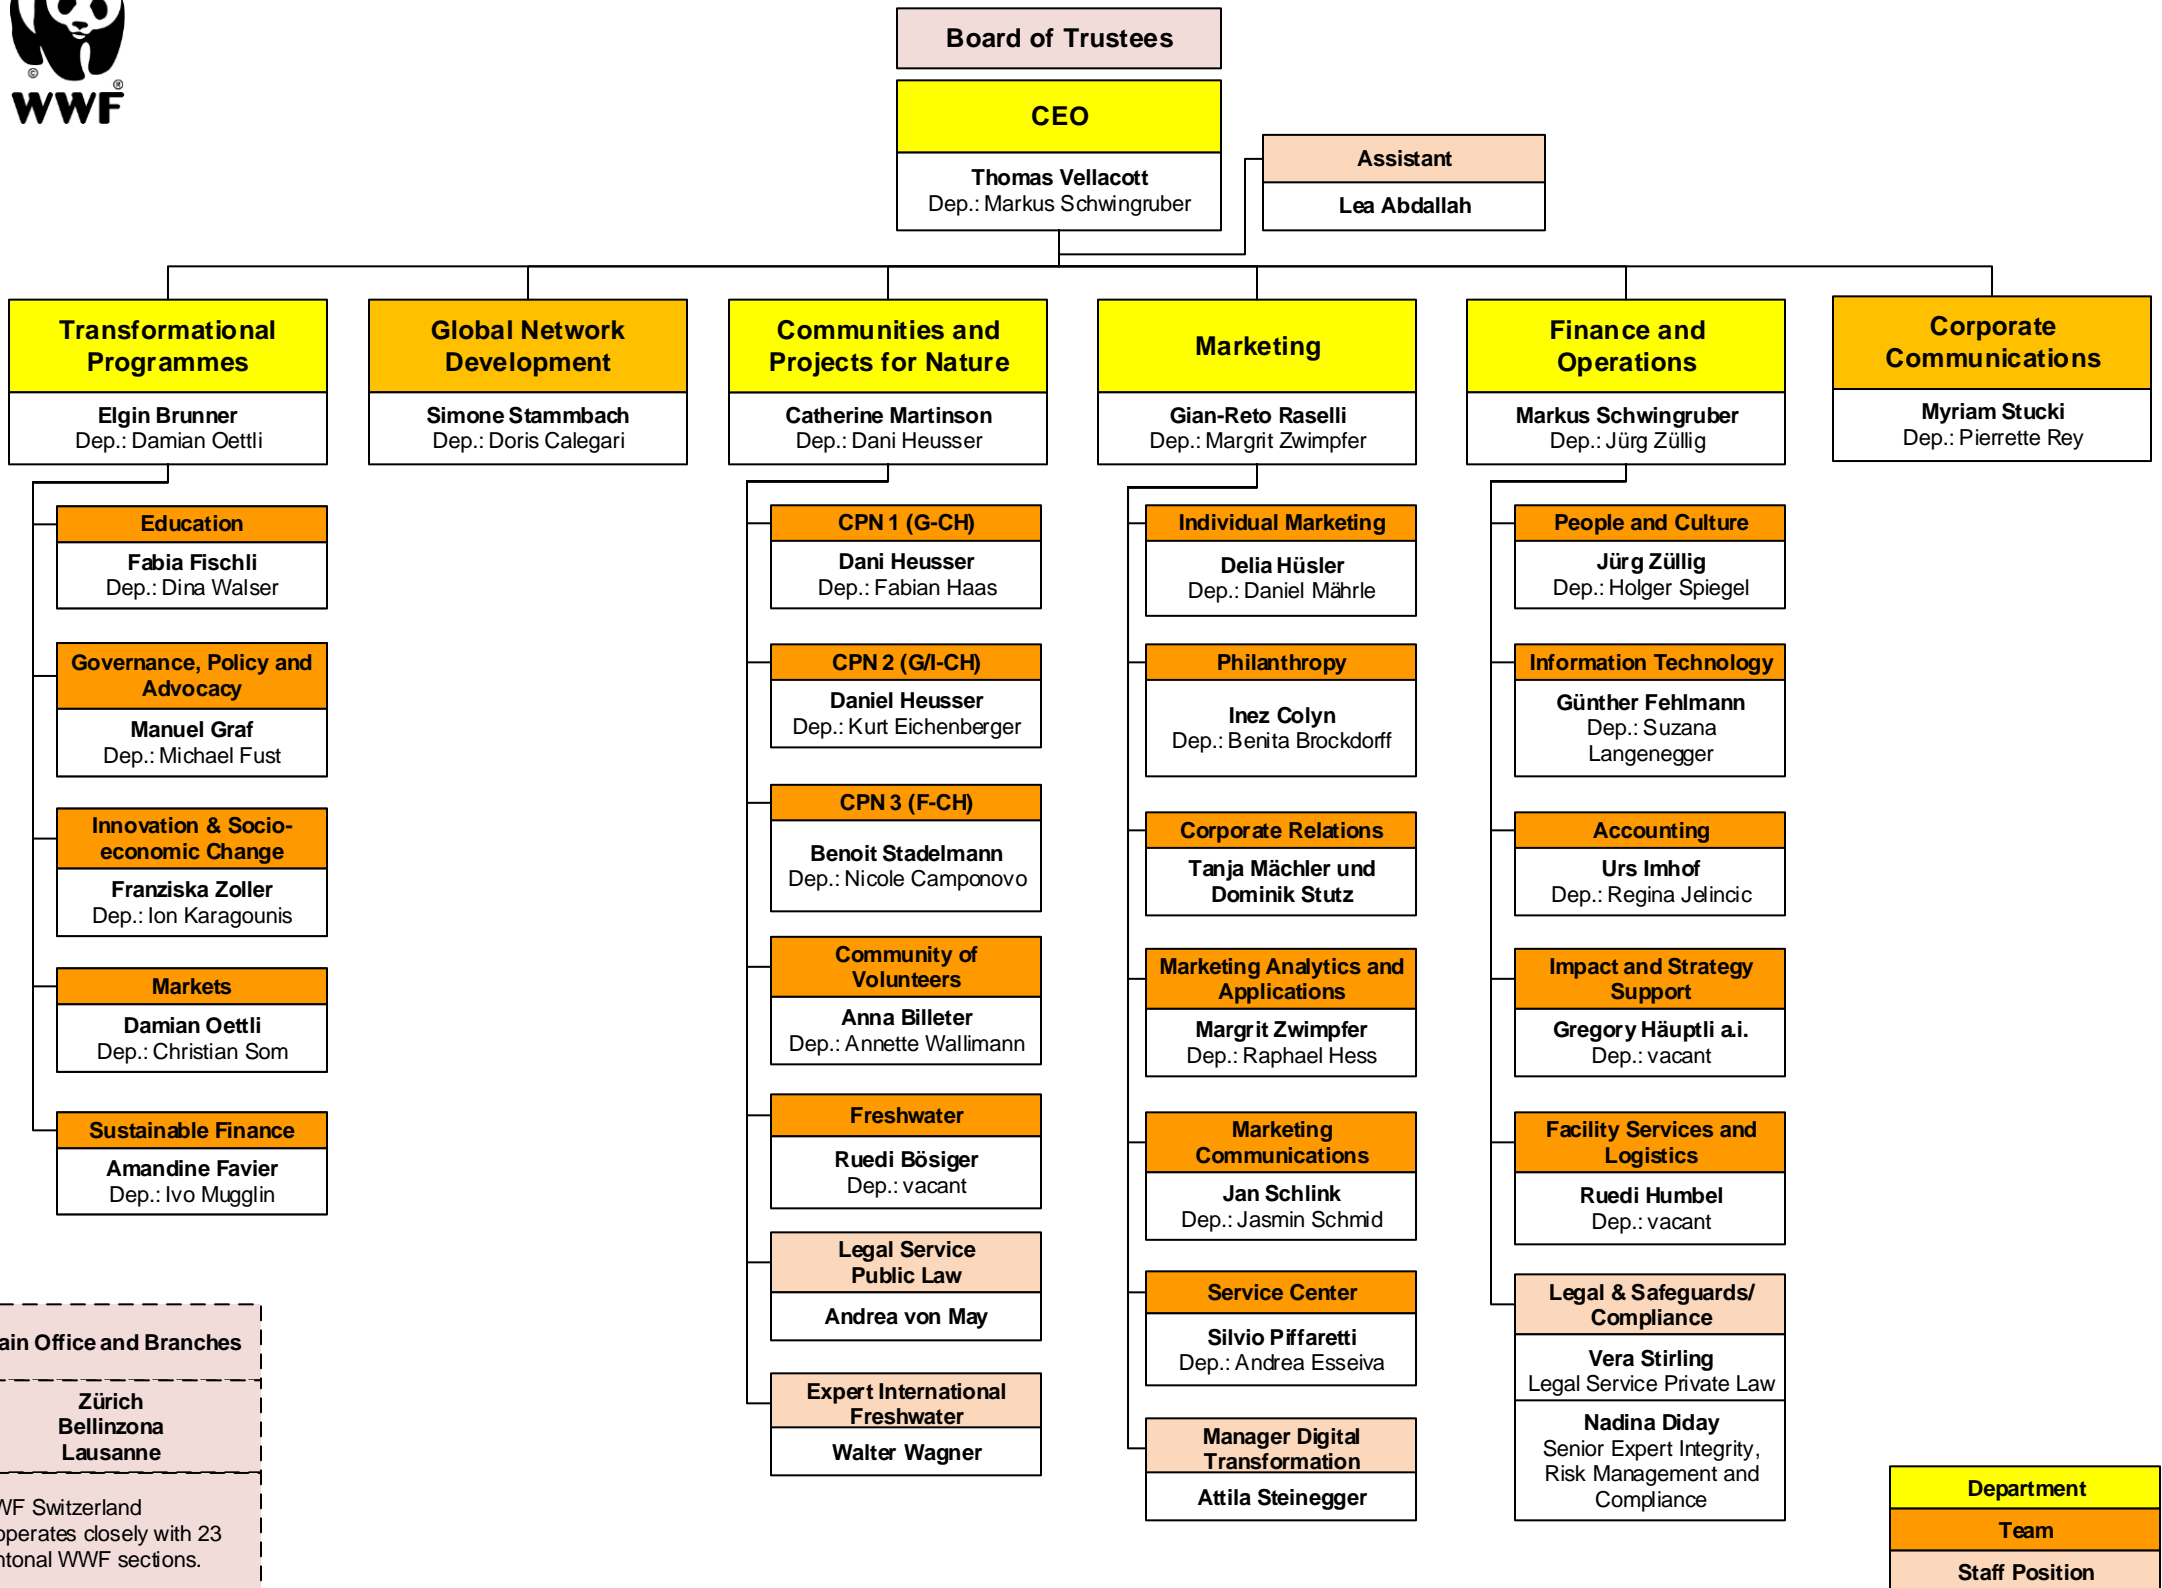

Organigramme WWF Switzerland

WWF Switzerland, Januar 2021

Main Office and Branches

Zürich
Bellinzona
Lausanne

WWF Switzerland cooperates closely with 23 cantonal WWF sections.

Department

Team

Staff Position