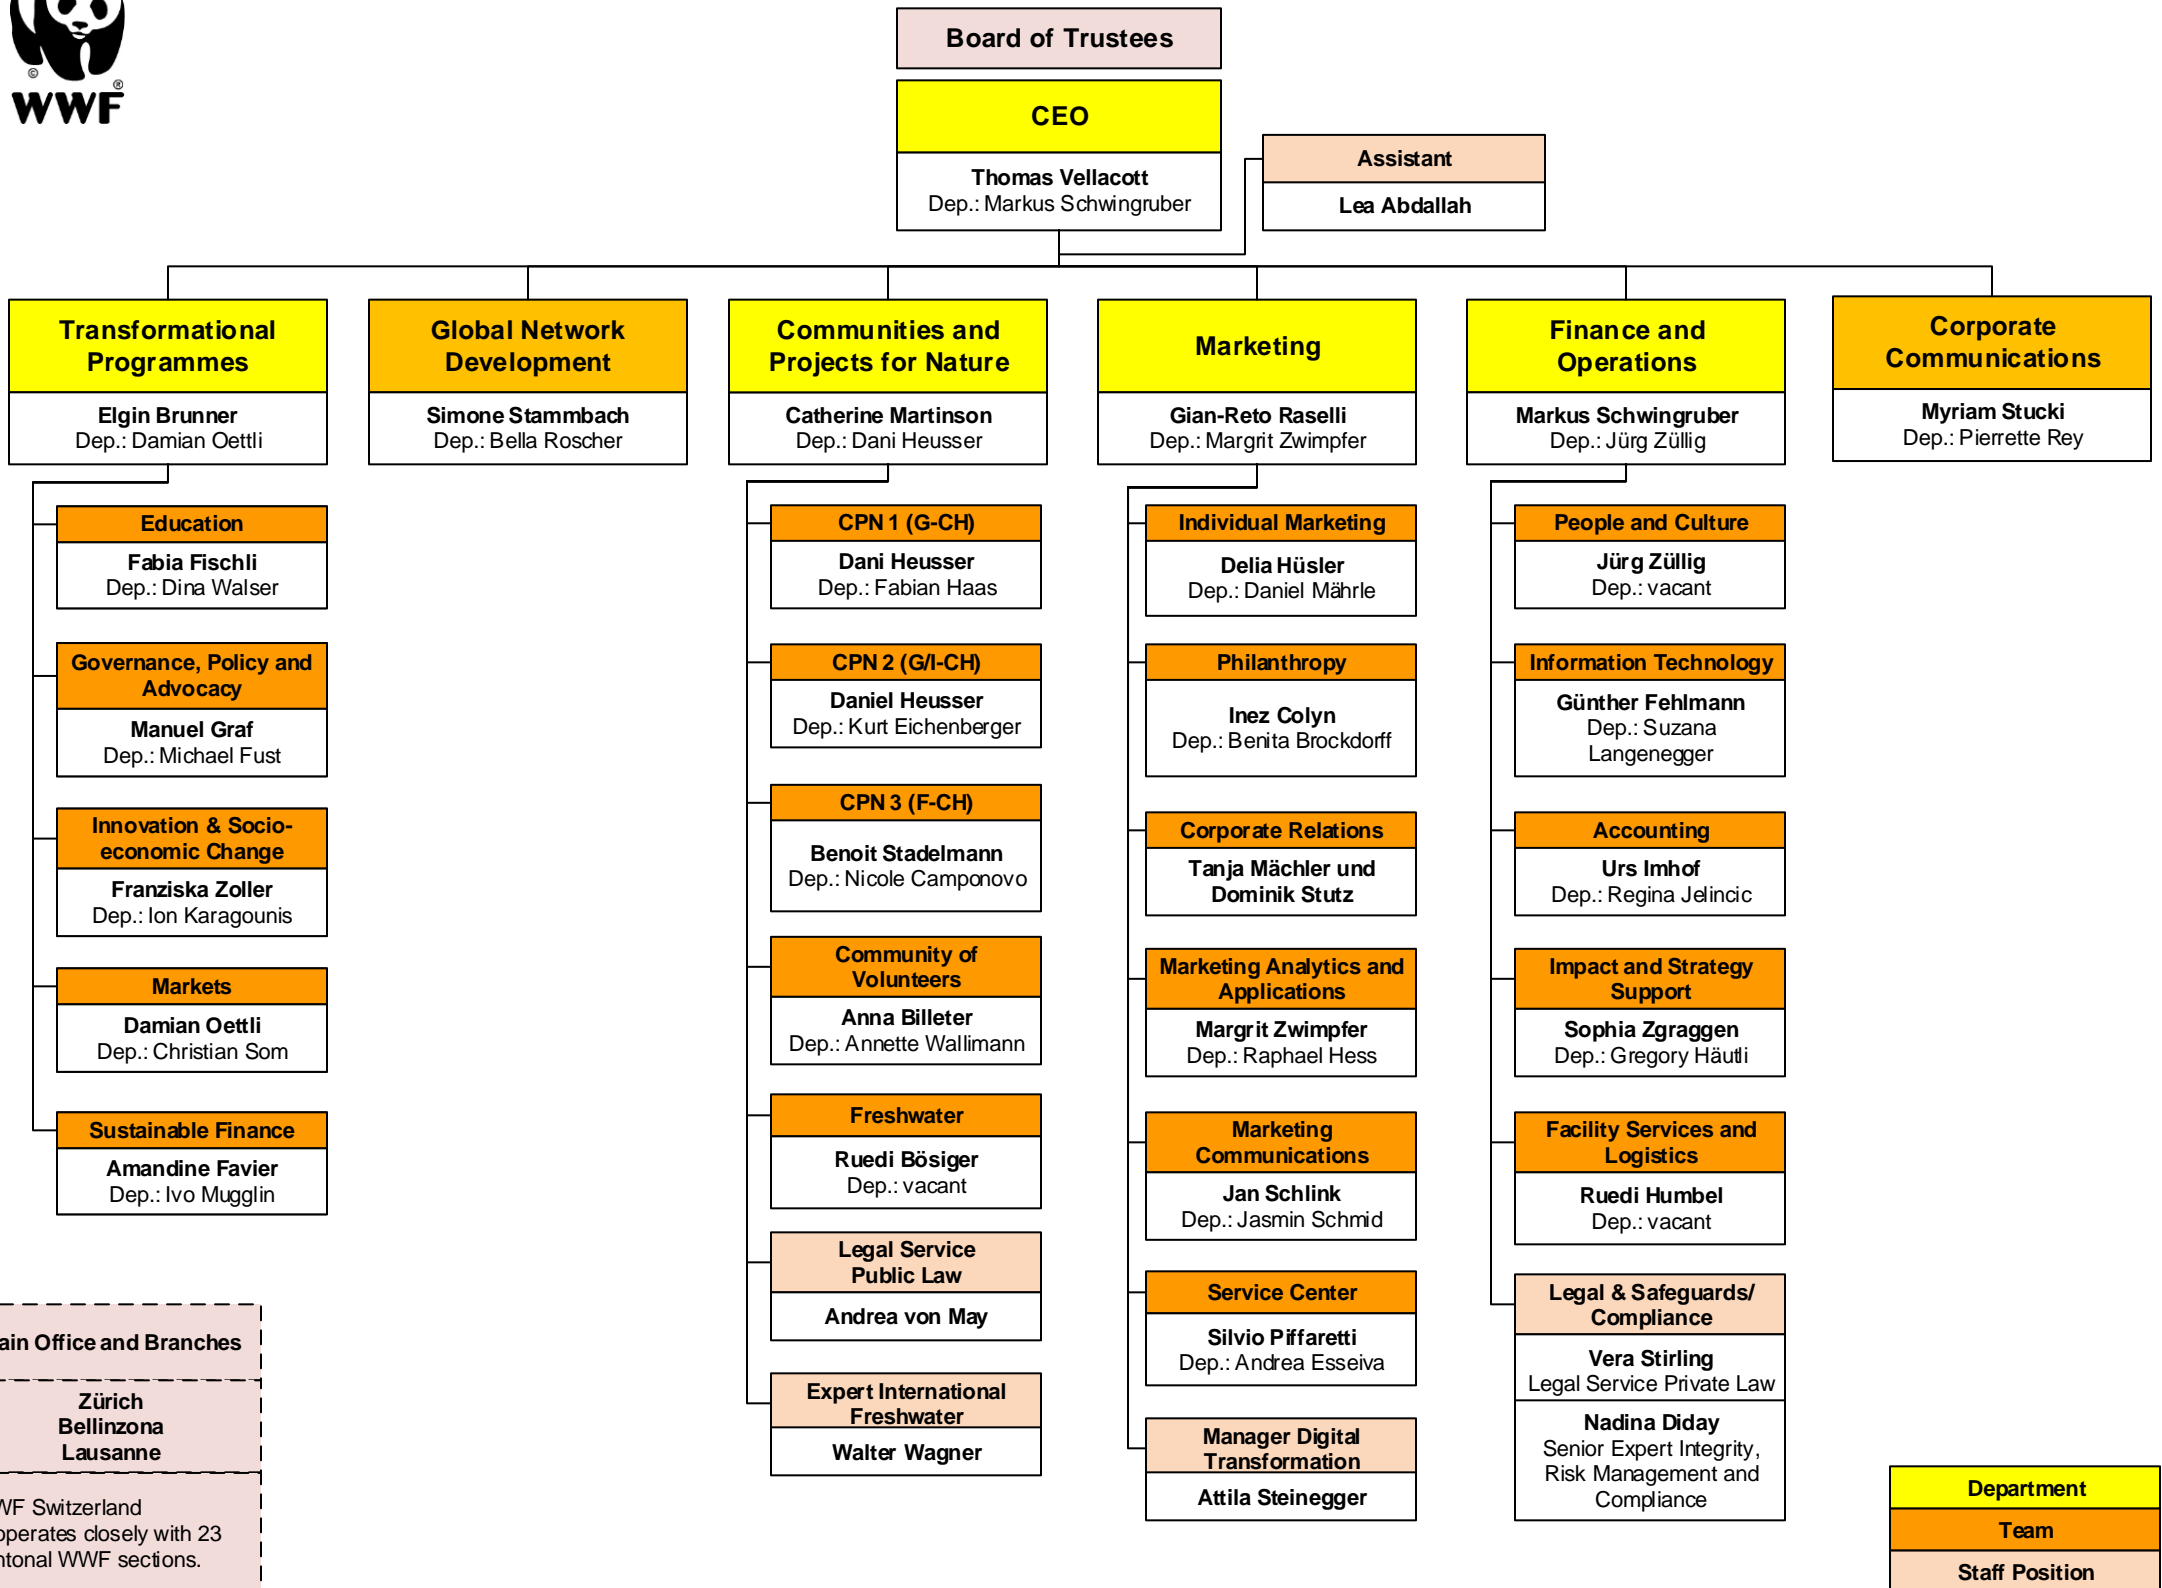

# Organigramme WWF Switzerland

WWF Switzerland, May 2021

**Main Office and Branches**

Zürich  
Bellinzona  
Lausanne

WWF Switzerland cooperates closely with 23 cantonal WWF sections.

**Department**

**Team**

**Staff Position**