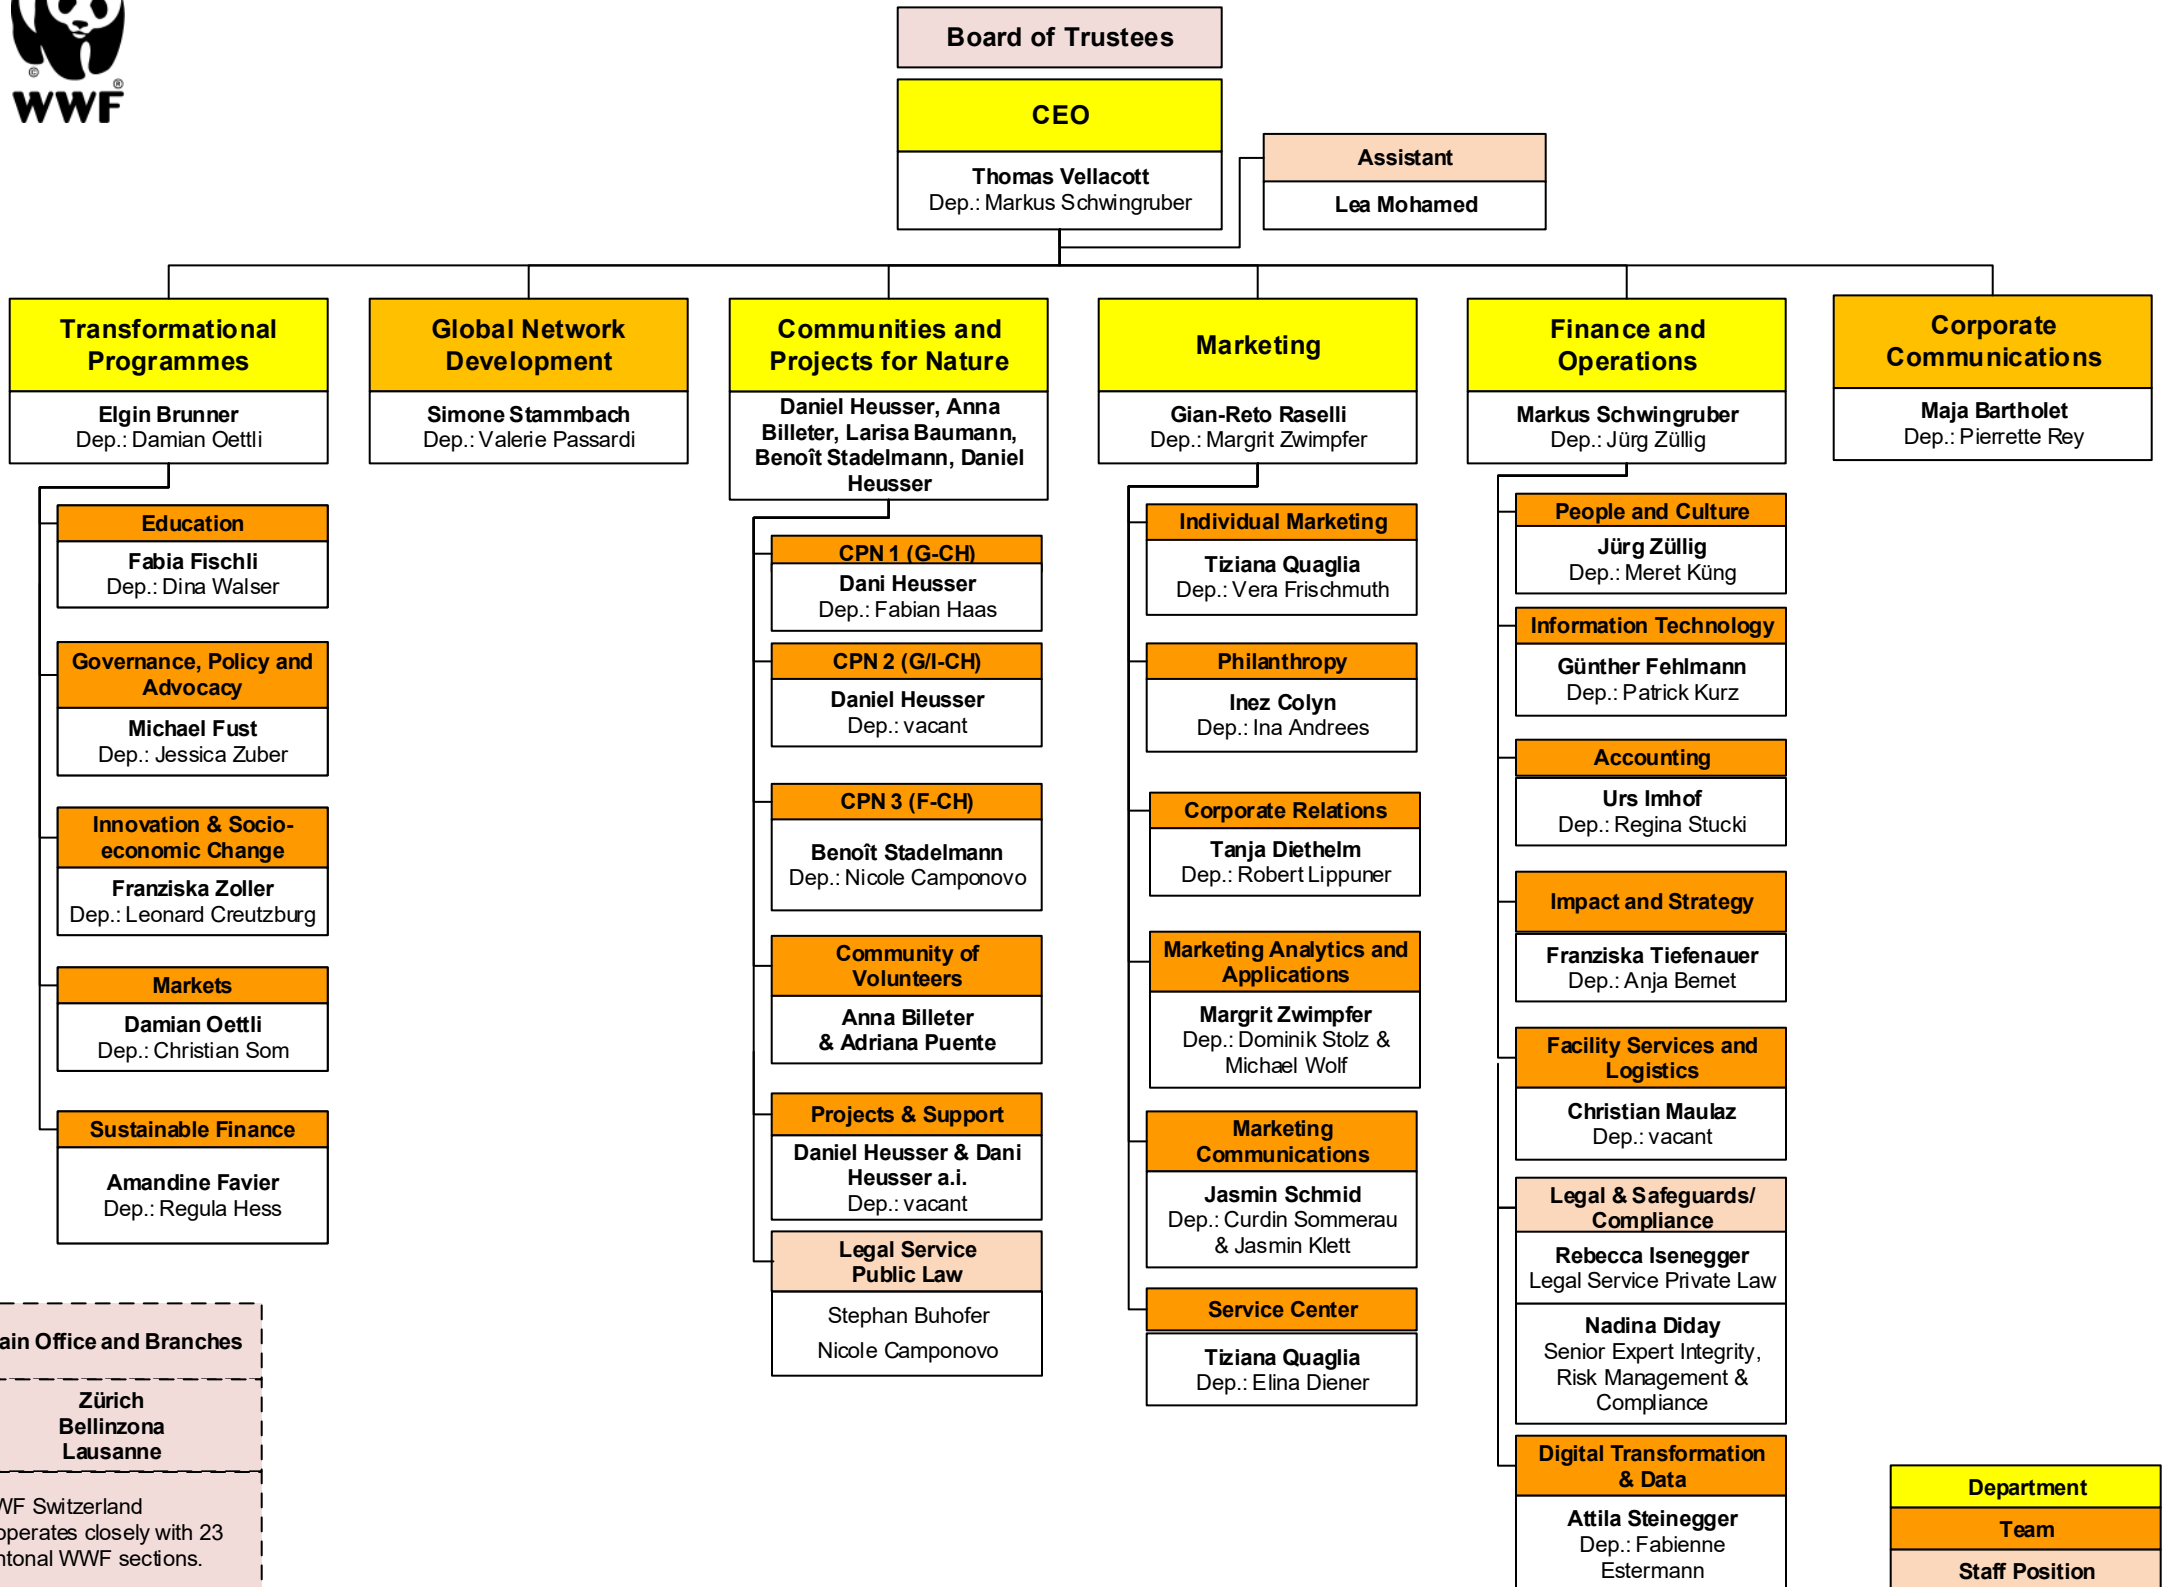

Organigramme WWF Switzerland

WWF Switzerland, March 2026

Main Office and Branches

Zürich
Bellinzona
Lausanne

WWF Switzerland cooperates closely with 23 cantonal WWF sections.

Department

Team

Staff Position